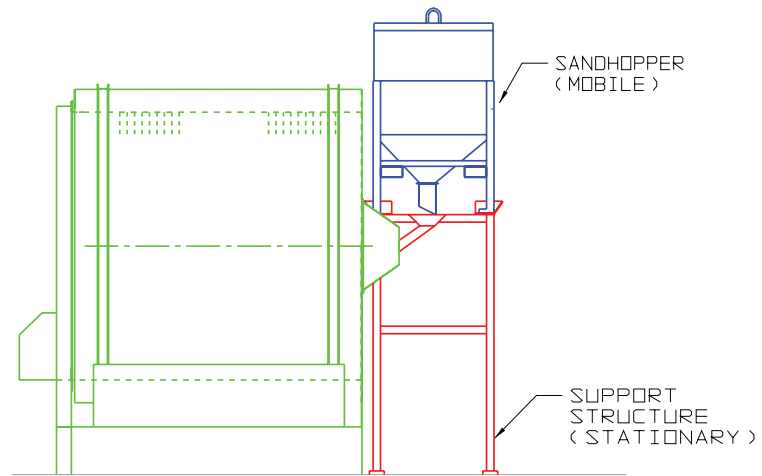

AUTOMATIC SAND FEEDING SYSTEM FOR DRUM SANDER

DRUMSANDER 38" DIA — 965 MM Ø FOR MANUAL OPERATION